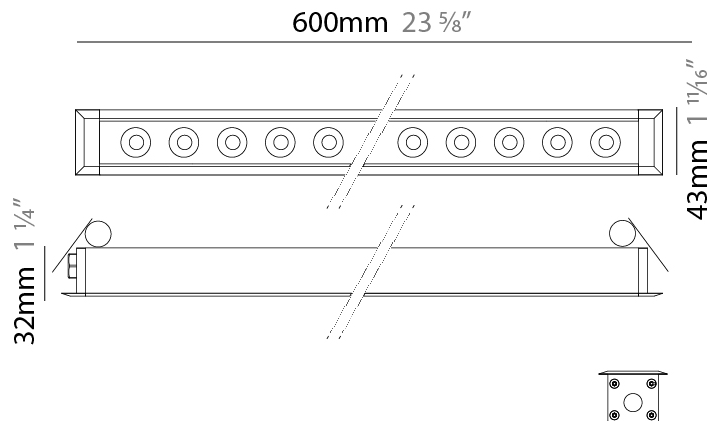

GENERAL

Series: Mini Corniche
Brand: Platek
Division: Exterior
Mounting Type: Recessed
Mounting Location: Ceiling
Subcategory: Downlight

PHYSICAL

Shape: Rectangle
Length (mm): 620
Length (in): 24 ³/₈
Width (mm): 43
Width (in): 1 ⁵/₈
Height (mm): 32
Height (in): 1 ¹/₄
Ceiling Thickness (mm): 2 - 13
Ceiling Thickness (in): 1/16 - 1/2
Light Distribution: Downlight
Weight (kg): 1.3
Weight (lbs): 2.8
Diffuser: Clear tempered glass
Gasket: Gore-Tex valve to prevent condensation
Fixture Finish: BLK / WHI / GRY / COR / ANT / BRZ
Fixture Material: Extruded Aluminum
Cut-out Measurements: 36mm / 1 7/16" x 610mm / 24"

ELECTRICAL

Lamp Type: LED
Total Output Wattage (W): 18.5 / 10.5 (Dif) / 11 (Asy)
Driver Included: No
Driver Location: Remote
Driver Type: Constant Voltage - 120 / 277Vac
Driver Class: Class 2
Input Voltage (V): 120 - 277
Output Voltage (V): 24
Upon Request: (Not included - see components [IP65 or higher enclosure to be supplied by others]) 0-10Vdc dimming / Phase dimming / Non-dimming 120/277Vac

LED

Number of LEDs: 18
Color Temperature (°K): 3000 / 4000
Max. Delivered Lumen (lm): 1500 / 1560
Nominal Lumen (lm): 2520 / 2610
CRI: >80 CRI
Lamp Life (hrs): 60000

OPTICAL

Optic°: 13 / 26 / 40 / ASY / DIF / ELL

RATINGS AND CERTIFICATIONS

Certified By: Certified for North American Standards
IP rating: IP65
IK Rating: IK07
Bug Rating: B2 U1 G0
Upon Request: Higher Maximum Ambient Temperature