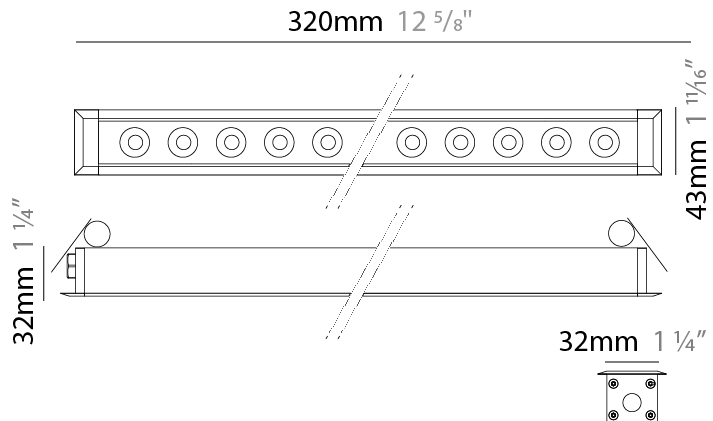

GENERAL

Series: Mini Corniche
Brand: Platek
Division: Exterior
Mounting Type: Recessed
Mounting Location: Ceiling
Subcategory: Downlight

PHYSICAL

Shape: Rectangle
Length (mm): 320
Length (in): 12 5/8
Width (mm): 43
Width (in): 1 7/16
Height (mm): 32
Height (in): 1 1/4
Ceiling Thickness (mm): 2 - 13
Ceiling Thickness (in): 1/16 - 1/2
Light Distribution: Downlight
Weight (kg): 0.8
Weight (lbs): 1.76
Diffuser: Clear tempered glass
Gasket: Gore-Tex valve to prevent condensation
Fixture Finish: [BLK](#) / [WHI](#) / [GRY](#) / [COR](#) / [ANT](#) / [BRZ](#)
Fixture Material: Extruded Aluminum
Cut-out Measurements: 36mm / 1 7/16" x 310mm / 12 3/16"

ELECTRICAL

Lamp Type: LED
Total Output Wattage (W): 11.5
Dimming: Bluetooth technology or DMX
Control Gear: DMX
Driver Included: No
Driver Location: Remote
Driver Type: Constant Current - Universal
Driver Class: Class 2
Input Voltage (V): 120 - 277
Constant Current (MA): 500

LED

Number of LEDs: 8
Color Temperature (°K): RGBW
CRI: >80 CRI
Lamp Life (hrs): 60000
Special LEDs offerings: RGBW

OPTICAL

Optic°: [26](#) / [40](#) / [ELL](#)

RATINGS AND CERTIFICATIONS

Certified By: Certified for North American Standards
IP rating: IP65
IK Rating: IK07
Bug Rating: B1 U0 G0
Upon Request: Higher Maximum Ambient Temperature