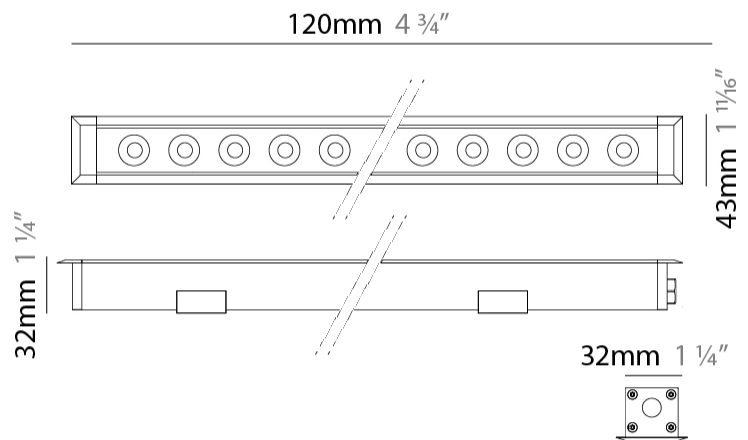

RATINGS AND CERTIFICATIONS

Certified By: Certified for North American Standards
IP rating: IP67
IK Rating: IK07
Bug Rating: B0 U3 G0
Upon Request: Higher Maximum Ambient Temperature