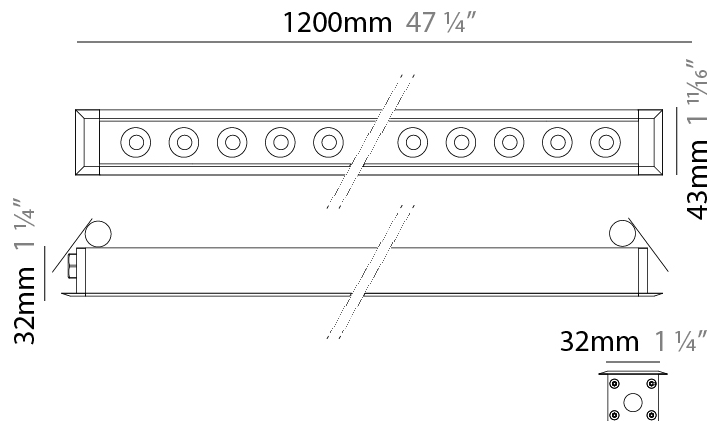

GENERAL

Series: Mini Corniche
Brand: Platek
Division: Exterior
Mounting Type: Recessed
Mounting Location: Ceiling
Subcategory: Downlight

PHYSICAL

Shape: Rectangle
Length (mm): 1220
Length (in): 48 1/32
Width (mm): 43
Width (in): 1 3/4
Height (mm): 32
Height (in): 1 1/4
Ceiling Thickness (mm): 2 - 13
Ceiling Thickness (in): 1/16 - 1/2
Light Distribution: Downlight
Weight (kg): 2.7
Weight (lbs): 5.9
Diffuser: Clear tempered glass
Gasket: Gore-Tex valve to prevent condensation
Fixture Material: Extruded Aluminum
Cut-out Measurements: 36mm / 1 7/16" x 1210mm / 47 5/8"

ELECTRICAL

Lamp Type: LED
Total Output Wattage (W): 40 / 20 (Dif) / 21 (Asy)
Driver Included: No
Driver Location: Remote
Driver Type: Constant Voltage - 120 / 277Vac
Input Voltage (V): 120
Output Voltage (V): 24
Upon Request: (Not included - see components [IP65 or higher enclosure to be supplied by others]) 0-10Vdc dimming / Phase dimming / Non-dimming 120/277Vac

LED

Number of LEDs: 36
Color Temperature (°K): 3000 / 4000
Max. Delivered Lumen (lm): 3000 / 3120
Nominal Lumen (lm): 5040 / 5220
CRI: >80 CRI
Lamp Life (hrs): 60000

OPTICAL

Optic°: 13 / 26 / 40 / ASY / DIF / ELL

RATINGS AND CERTIFICATIONS

Certified By: Certified for North American Standards
IP rating: IP65
IK Rating: IK07
Bug Rating: B3 U1 G1
Upon Request: Higher Maximum Ambient Temperature

PROJECT
TYPE
SPECIFIER
QUANTITY
DATE