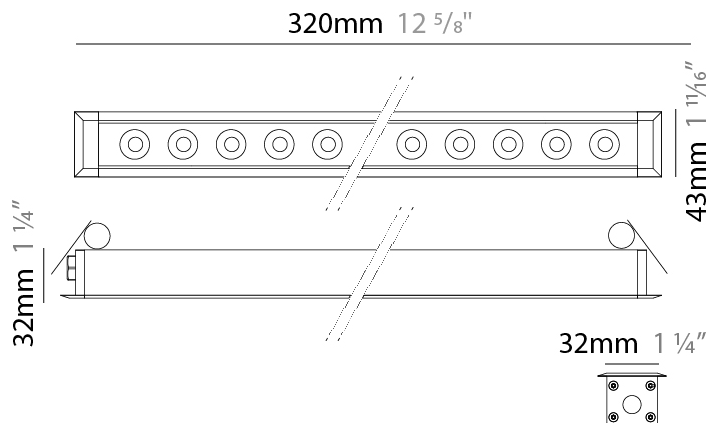

GENERAL

Series: Mini Corniche
Brand: Platek
Division: Exterior
Mounting Type: Recessed
Mounting Location: Ceiling
Subcategory: Downlight

PHYSICAL

Shape: Rectangle
Length (mm): 320
Length (in): 12 5/8
Width (mm): 43
Width (in): 1 7/8
Height (mm): 32
Height (in): 1 1/4
Ceiling Thickness (mm): 2 - 13
Ceiling Thickness (in): 1/16 - 1/2
Light Distribution: Downlight
Weight (kg): 0.8
Weight (lbs): 1.76
Diffuser: Clear tempered glass
Gasket: Gore-Tex valve to prevent condensation
Fixture Finish: BLK / WHI / GRY / COR / ANT / BRZ
Fixture Material: Extruded Aluminum
Cut-out Measurements: 36mm / 1 7/16" x 310mm / 12 3/16"

ELECTRICAL

Lamp Type: LED
Total Output Wattage (W): 9.5 / 5.5 / 6
Driver Included: No
Driver Location: Remote
Driver Type: Constant Voltage - 120 / 277Vac
Driver Class: Class 2
Input Voltage (V): 120 - 277
Output Voltage (V): 24
Upon Request: (Not included - see components [IP65 or higher enclosure to be supplied by others]) 0-10Vdc dimming / Phase dimming / Non-dimming 120/277Vac

LED

Number of LEDs: 9
Color Temperature (°K): 3000 / 4000
Max. Delivered Lumen (lm): 750 / 780
Nominal Lumen (lm): 1260 / 1305
CRI: >80 CRI
Lamp Life (hrs): 60000

OPTICAL

Optic°: 13 / 26 / 40 / ASY / DIF / ELL

RATINGS AND CERTIFICATIONS

Certified By: Certified for North American Standards
IP rating: IP65
IK Rating: IK07
Bug Rating: B1 U1 G0
Upon Request: Higher Maximum Ambient Temperature

PROJECT
TYPE
SPECIFIER
QUANTITY
DATE