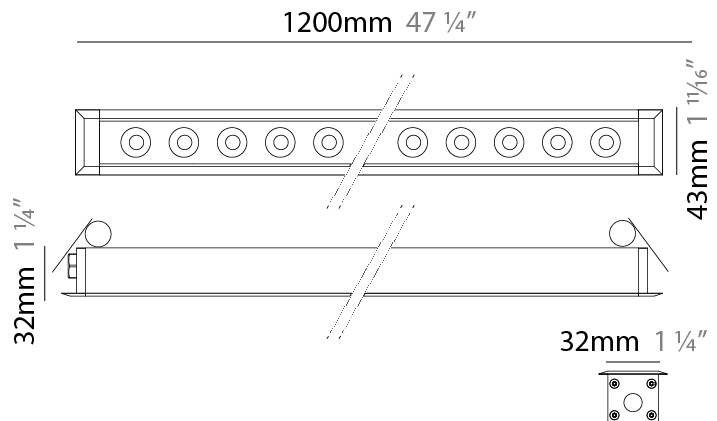

GENERAL

Series: Mini Corniche
Brand: Platek
Division: Exterior
Mounting Type: Recessed
Mounting Location: Ceiling
Subcategory: Downlight

PHYSICAL

Shape: Rectangle
Length (mm): 1220
Length (in): 48 1/32
Width (mm): 43
Width (in): 1 3/4
Height (mm): 32
Height (in): 1 1/4
Ceiling Thickness (mm): 2 - 13
Ceiling Thickness (in): 1/16 - 1/2
Light Distribution: Downlight
Weight (kg): 2.7
Weight (lbs): 5.9
Diffuser: Clear tempered glass
Gasket: Gore-Tex valve to prevent condensation
Fixture Finish: BLK / WHI / GRY / COR / ANT / BRZ
Fixture Material: Extruded Aluminum
Cut-out Measurements: 36mm / 1 7/16" x 1210mm / 47 5/8"

ELECTRICAL

Lamp Type: LED
Total Output Wattage (W): 46
Dimming: Bluetooth technology or DMX
Control Gear: DMX
Driver Included: No
Driver Location: Remote
Driver Type: Constant Current - Universal
Driver Class: Class 2
Input Voltage (V): 120 - 277
Constant Current (MA): 500

LED

Number of LEDs: 32
Color Temperature (°K): RGBW
CRI: >80 CRI
Lamp Life (hrs): 60000
Special LEDs offerings: RGBW

OPTICAL

Optic°: 26 / 40 / ELL

RATINGS AND CERTIFICATIONS

Certified By: Certified for North American Standards
IP rating: IP65
IK Rating: IK07
Bug Rating: B1 U0 G0
Upon Request: Higher Maximum Ambient Temperature

PROJECT
TYPE
SPECIFIER
QUANTITY
DATE