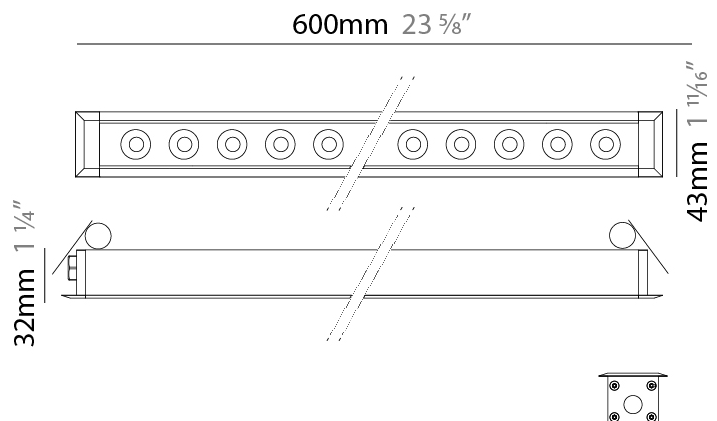

GENERAL

Series: Mini Corniche
Brand: Platek
Division: Exterior
Mounting Type: Recessed
Mounting Location: Ceiling
Subcategory: Downlight

PHYSICAL

Shape: Rectangle
Length (mm): 620
Length (in): 24 ³/₈
Width (mm): 43
Width (in): 1 ⁵/₈
Height (mm): 32
Height (in): 1 ¹/₄
Ceiling Thickness (mm): 2 - 13
Ceiling Thickness (in): 1/16 - 1/2
Light Distribution: Downlight
Weight (kg): 1.3
Weight (lbs): 2.8
Diffuser: Clear tempered glass
Gasket: Gore-Tex valve to prevent condensation
Fixture Finish: BLK / WHI / GRY / COR / ANT / BRZ
Fixture Material: Extruded Aluminum
Cut-out Measurements: 36mm / 1 7/16" x 610mm / 24"

ELECTRICAL

Lamp Type: LED
Total Output Wattage (W): 23
Dimming: Bluetooth technology or DMX
Control Gear: DMX
Driver Included: No
Driver Location: Remote
Driver Type: Constant Current - Universal
Driver Class: Class 2
Input Voltage (V): 120 - 277
Constant Current (MA): 500

LED

Color Temperature (°K): RGBW
CRI: >80 CRI
Lamp Life (hrs): 60000
Special LEDs offerings: RGBW

OPTICAL

Optic°: 26 / 40 / ELL

RATINGS AND CERTIFICATIONS

Certified By: Certified for North American Standards
IP rating: IP65
IK Rating: IK07
Bug Rating: B1 U0 G0
Upon Request: Higher Maximum Ambient Temperature